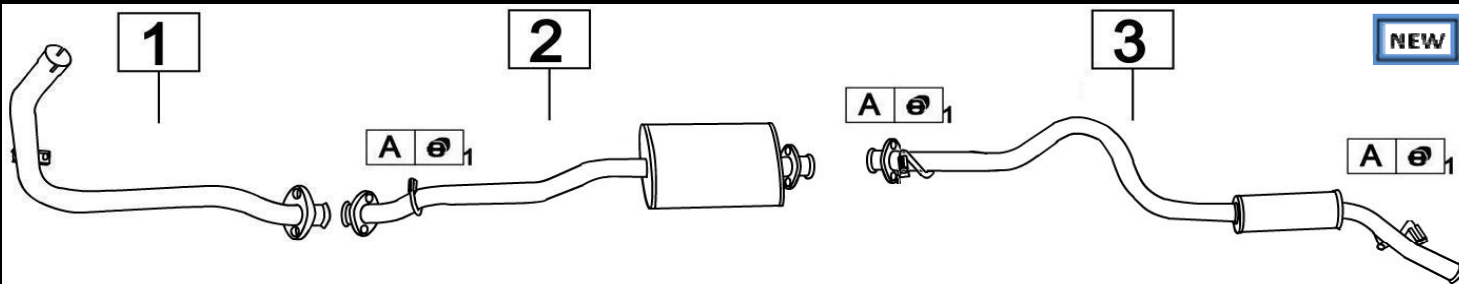

LAND ROVER DEFENDER 90 2500 TURBO DIESEL 2495cc 79KW 90- 8/93

290037

	Codice	Descr.	O.E.	NOTE	Cod. Accessori
1	5511000	T C	ESR158		A 2123903
2	5511006	M C	ESR358		B
3	5511007	M P	ESR254		C

LAND ROVER DEFENDER 110 2500 TURBO DIESEL 2495cc 80KW 90- 8/93