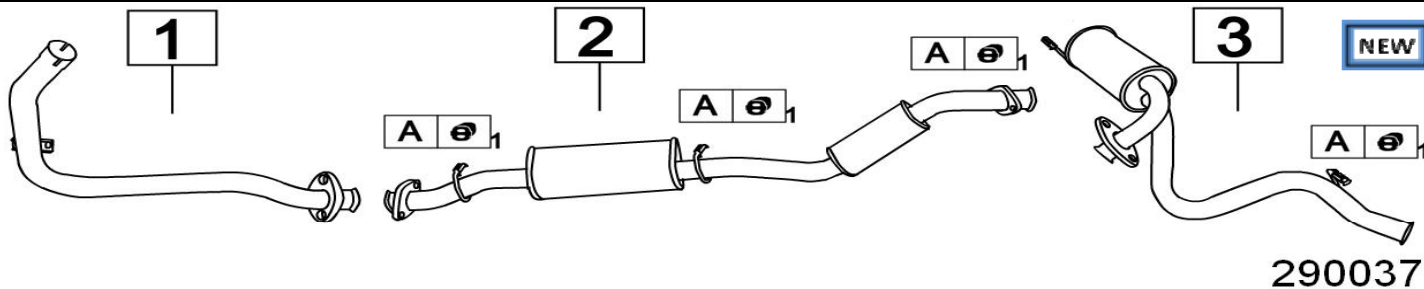

LAND ROVER DEFENDER 90 2500 TURBO DIESEL 2495cc 79KW 90- 8/93

290037

	Codice	Descr.	O.E.	NOTE	Cod. Accessori
1	5511000	T C	ESR158		A 2123903
2	5511006	M C	ESR358		B
3	5511007	M P	ESR254		C

LAND ROVER DEFENDER 110 2500 TURBO DIESEL 2495cc 80KW 90- 8/93