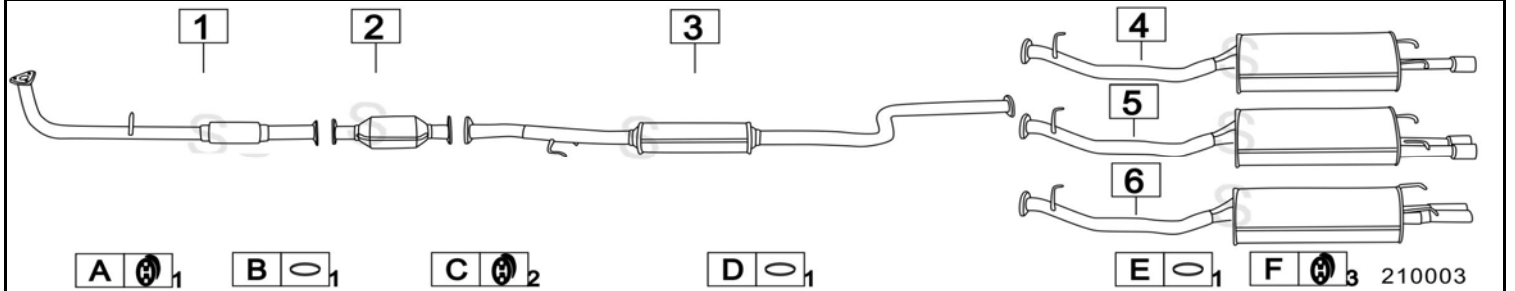

HONDA ACCORD 2000 / 2300 1997-2259cc 85-96-98-116KW 11/92-

	Codice	Descr.	O.E.	NOTE	Cod. Accessori
1	5317700	T C	18210SN7A31-18210SS0A20	per 2000	A 2793905
2	5317712	KAT	18160P11G00-18160PT4X03		B 2791953
3	5317706	M C	18220SM4A74		C 2793905
4	7207407	M P	18031SM4505	per 2000 85KW	D 2791953
5	5317707	M P	18030SN7930	per 2000 96/98KW	E 2791945
6	5317737	M P	18030SN7980	per 2300	F 2793905