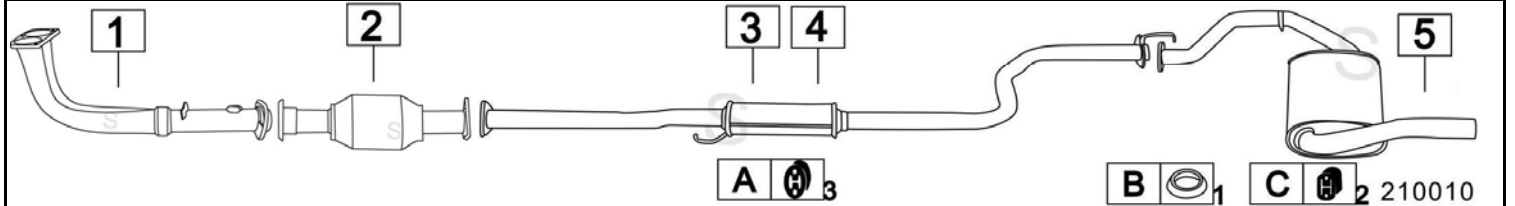

HONDA CIVIC CRX 1600i 16V 1595cc 110KW 90-

	Codice	Descr.	O.E.	NOTE	Cod. Accessori
1	7224900	T C	18210SH3X31		A 2793905
2	7224912	KAT	18160PM5A03		B 2781951
3	7215006	M C	18220SH3X32	per 3/4 porte	C 2793901
4	7215036	M C	18220SH2X32	per CRX	D
5	7215007	M P	18307SH3X32		E