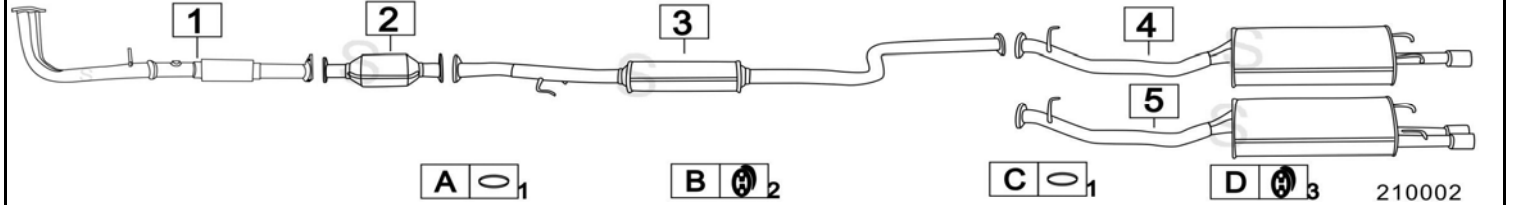

HONDA ACCORD 2000 / 2200 16V 1997-2156cc 81-82-85-96-98-110KW 89- 10/92

	Codice	Descr.	O.E.	NOTE	Cod. Accessori
1	7224100	T C			A 2791953
2	5317712	KAT	18160P11G00-18160PT4X03-18160PT5Y01		B 2793905
3	5317706	M C	18220SM4A74-18220SM5A14-18220SN7X00-18220SN7X30		C 2791945
4	7207407	M P	18031SM4505-18307SM4A34	per 2000	D 2793905
5	5317707	M P	18030SN7930-18030SN7A30	per 2200	E