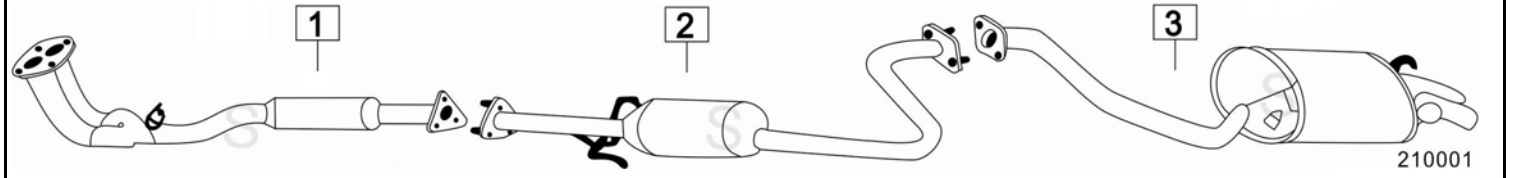

HONDA ACCORD 2000 AERODECK 1995cc 85-90KW 9/85- 89

	Codice	Descr.	O.E.	NOTE	Cod. Accessori
1	7223300	T C	18210SE0000 - 18210SE3X00		A 2791945
2	7223306	M C	18220SE0G02-18220SE0G01-18220SE0G03		B 2793901
3	7223337	M P	18307SE1G52		C 2793905