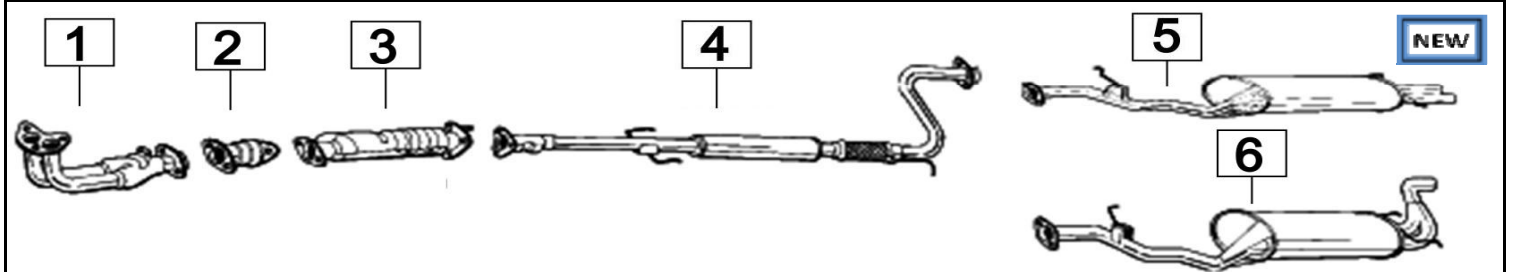

HONDA ACCORD 2000/2200 COUPE' - S.W. 1997-2156cc 100-110KW 94- 98

	Codice	Descr.	O.E.	NOTE	Cod. Accessori
1	7224300	T C	18210SV4X01		A
2	7224305	T A	18201SV4171		B
3	7224312	KAT	18160POAX10 18150POAX11		C
4	7224306	M C	18220SV4X31 18220SV1A71 18220SV4X30		D
5	7224307	M P	18030SV1X30		E
6	7224407	M P	18030SV5A10	per Aerodeck - S.W.	F