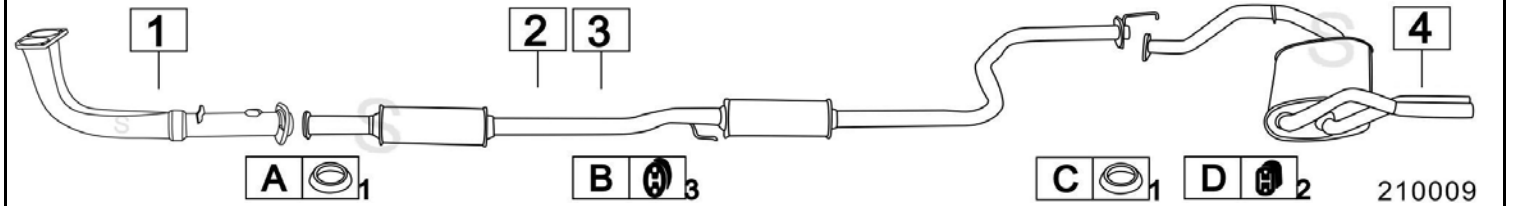

HONDA CIVIC CRX 1600i 16V 131CV 88- 91

	Codice	Descr.	O.E.	NOTE	Cod. Accessori
1	7215800	T C	18210SH3G32		A 2781951
2	7215809	G M	18220SH3G34	per 3/4 porte	B 2793905
3	7215839	G M	18220SH2G33	per CRX	C 2333901
4	7215807	M P	18307SH3305-18307SH3306-18307SH3G43		D 2793901