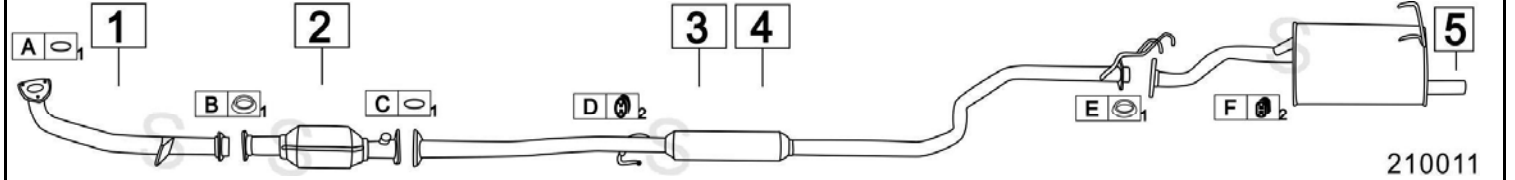

HONDA CIVIC 1300 / 1500 1343-1493cc 55-66KW 91- 9/95

	Codice	Descr.	O.E.	NOTE	Cod. Accessori
1	7210900	T C	18210SR3A21-18210ST3E40		A 2791960
2	7220412	KAT	18160P06G20		B 2781951
3	7226006	M C	18220SR3E23	dal 11/1992	C 2791953
4	7215906	M C	18220SR3307-18220SR3E22	fino al 10/1992	D 2793905
5	7215907	M P	18031SR3505		E 2231946
6					F 2793901